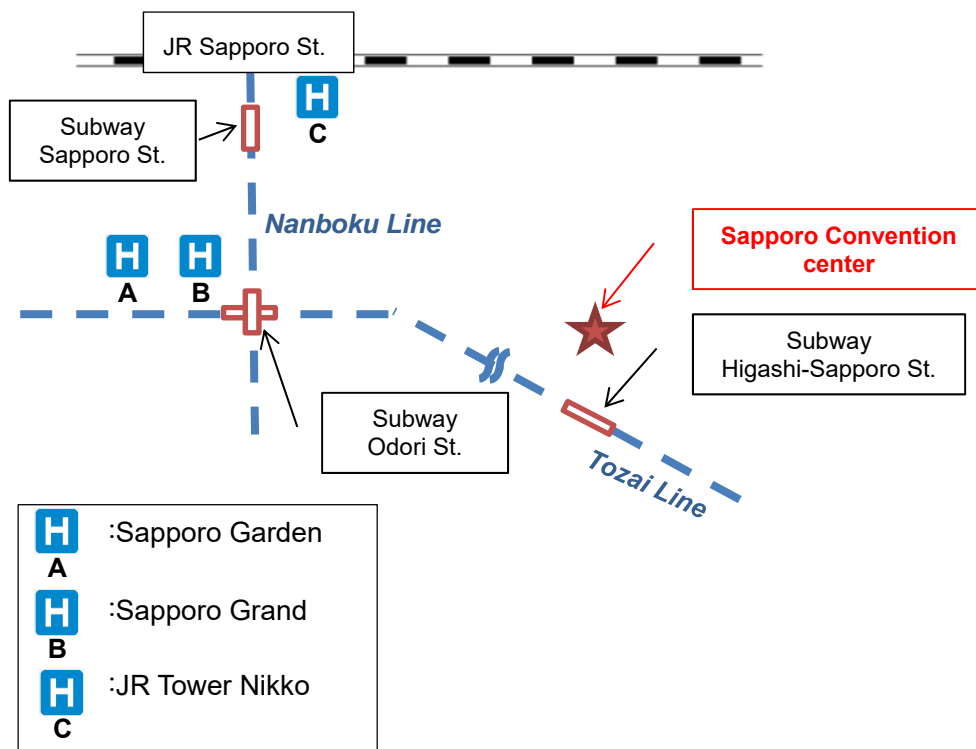

By Subway and Walking, Direction to Sapporo convention center

A shuttle bus will be prepared for the participants between recommended hotels and Sapporo Convention Center in the morning and evening during the meeting period. Also you can access by subway and walk to the meeting venue. The direction from the recommended hotel is shown below.

Directions from each hotel to Sapporo convention center

H A&B: Sapporo Garden and Sapporo Grand Hotel
Tozai Line Subway: From Odori Station - To Higashi Sapporo Station (6 min)

H C: JR Tower Nikko hotel
Nanboku Line Subway: From Sapporo St. – To Odori St., transfer to Tozai LINE (2 min)
Tozai Line Subway: From Odori Station - To Higashi Sapporo Station (6 min)

Direction from Higashi-Sapporo Station to Sapporo convention center is shown in the back page.

It takes about 8 minutes on foot.